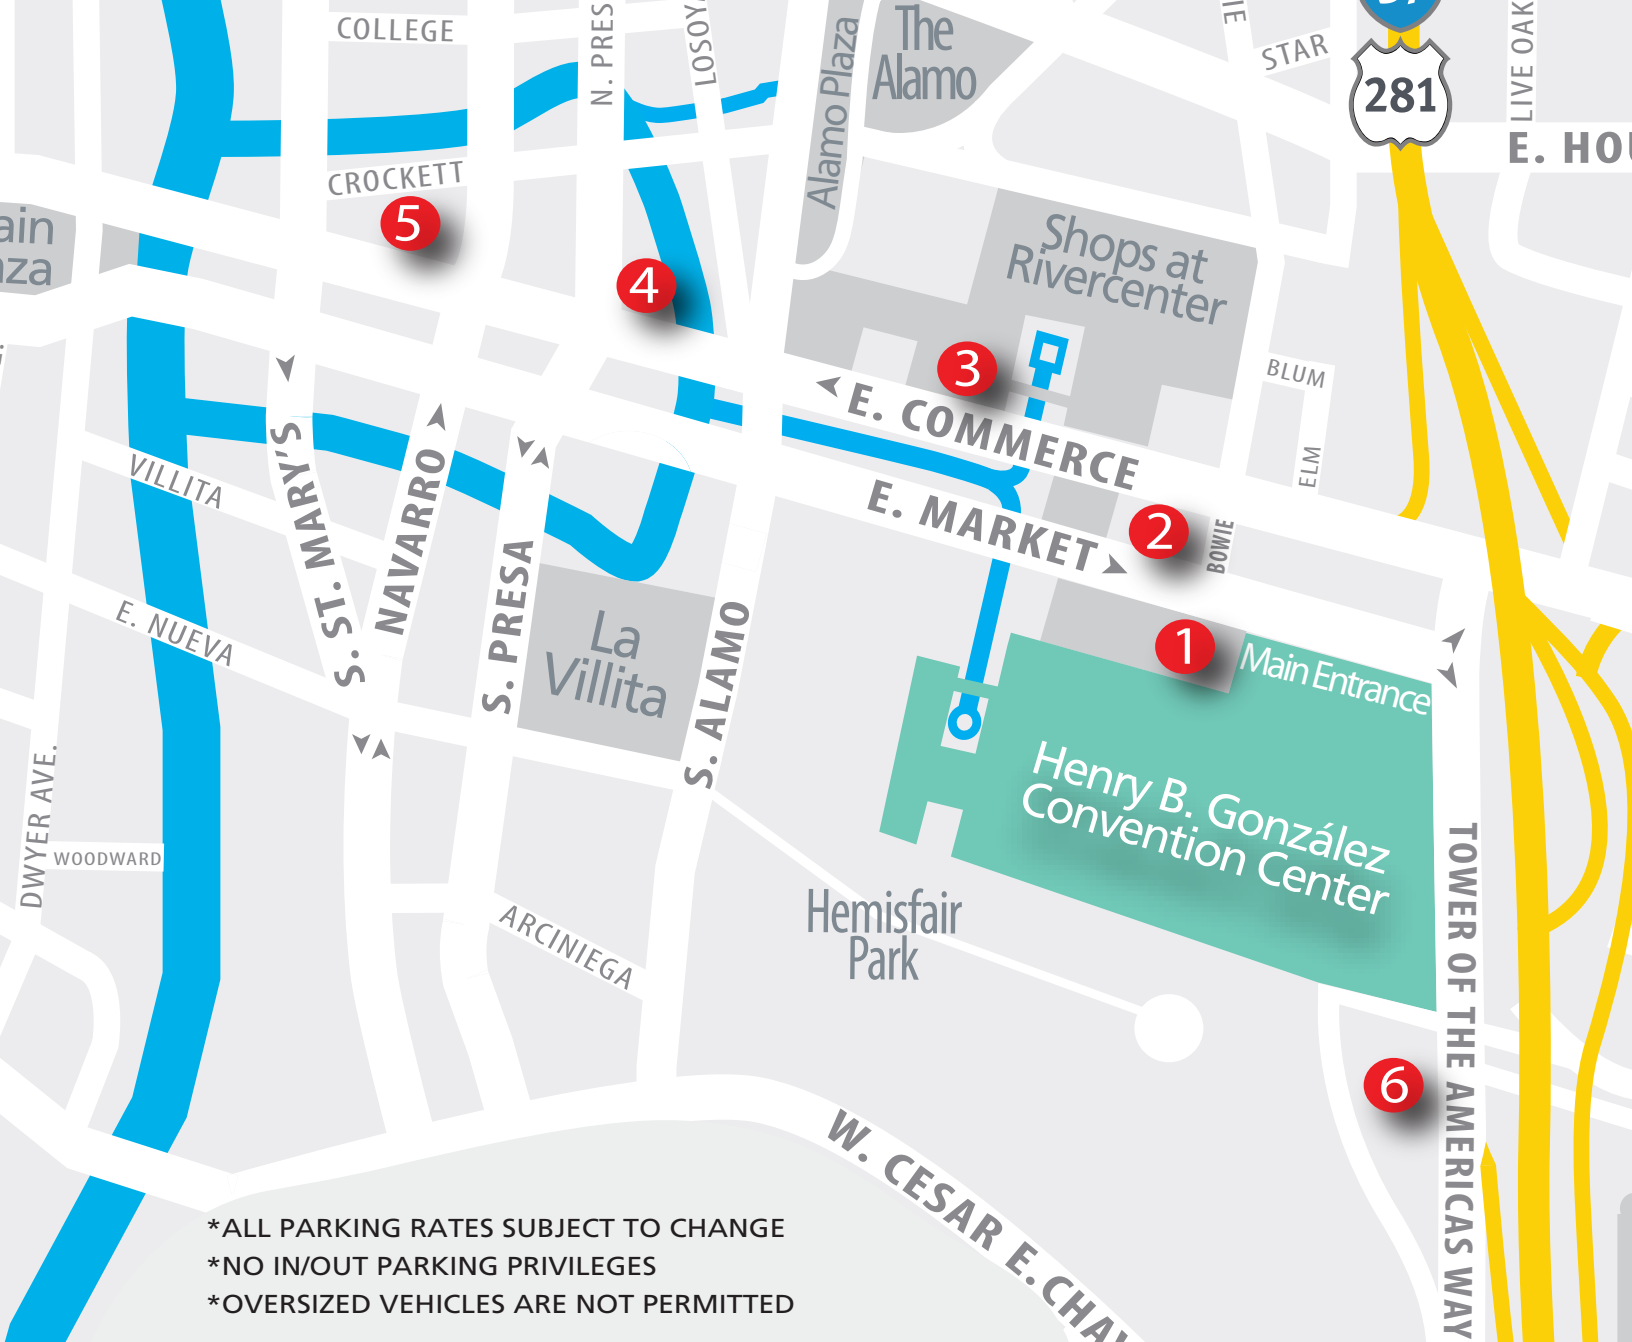

Public Parking Near Convention Center

Parking Garage	Address	Max Daily Rate	Capacity	ADA
1. Grand Hyatt San Antonio Hotel	600 E Market St.	\$30	682	15
2. Convention Center Garage	41 Bowie St.	\$10	364	16
3. Shops at Rivercenter Garage	849 E. Commerce St.	\$20	730	20
4. Riverbend Garage	400 E. Commerce St.	\$15	500	8
5. Market Street Garage	421 W. Market St.	\$18	597	5
6. Conv. Sports Fac. Lot 1 & 2 (No Overnight Parking)	637 S. Tower of the Americas Way	\$30	298	11